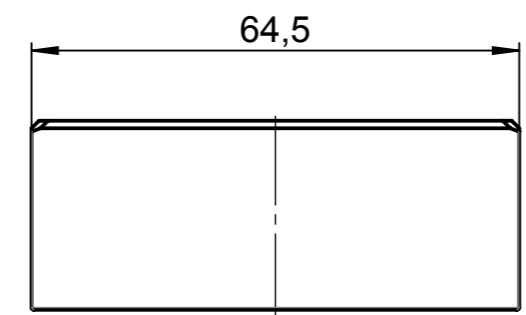

All rights reserved. No copies unless written permission from ROSE. Drawing may not be passed to third parties or misused in any way.

| | | | |
|------------------|---|------------------------------|---|
| | | Projekt-Nr./project-no. PG49 | |
| | | Farbe/color | |
| | | Gewicht/weight 282g | |
| Index | Änderung/Modification | Änd.Nr. Mod.Nr. | Datum/Date/Name |
| | | erstellt: created: | 08.01.2018 F.Sch. |
| | | geprüft: checked: | 12.07.18 M.Lei. |
| Maßstab Scale | Benennung/Description | | |
| 1:1 | GTV-light Adapter auf GTS GTV-light adapter on GTS | | |
| DIN A3 | Bemerkung/Note | | |
| | | | Zeichnung-Nr./Drawing-No.: KAT49.841001 |