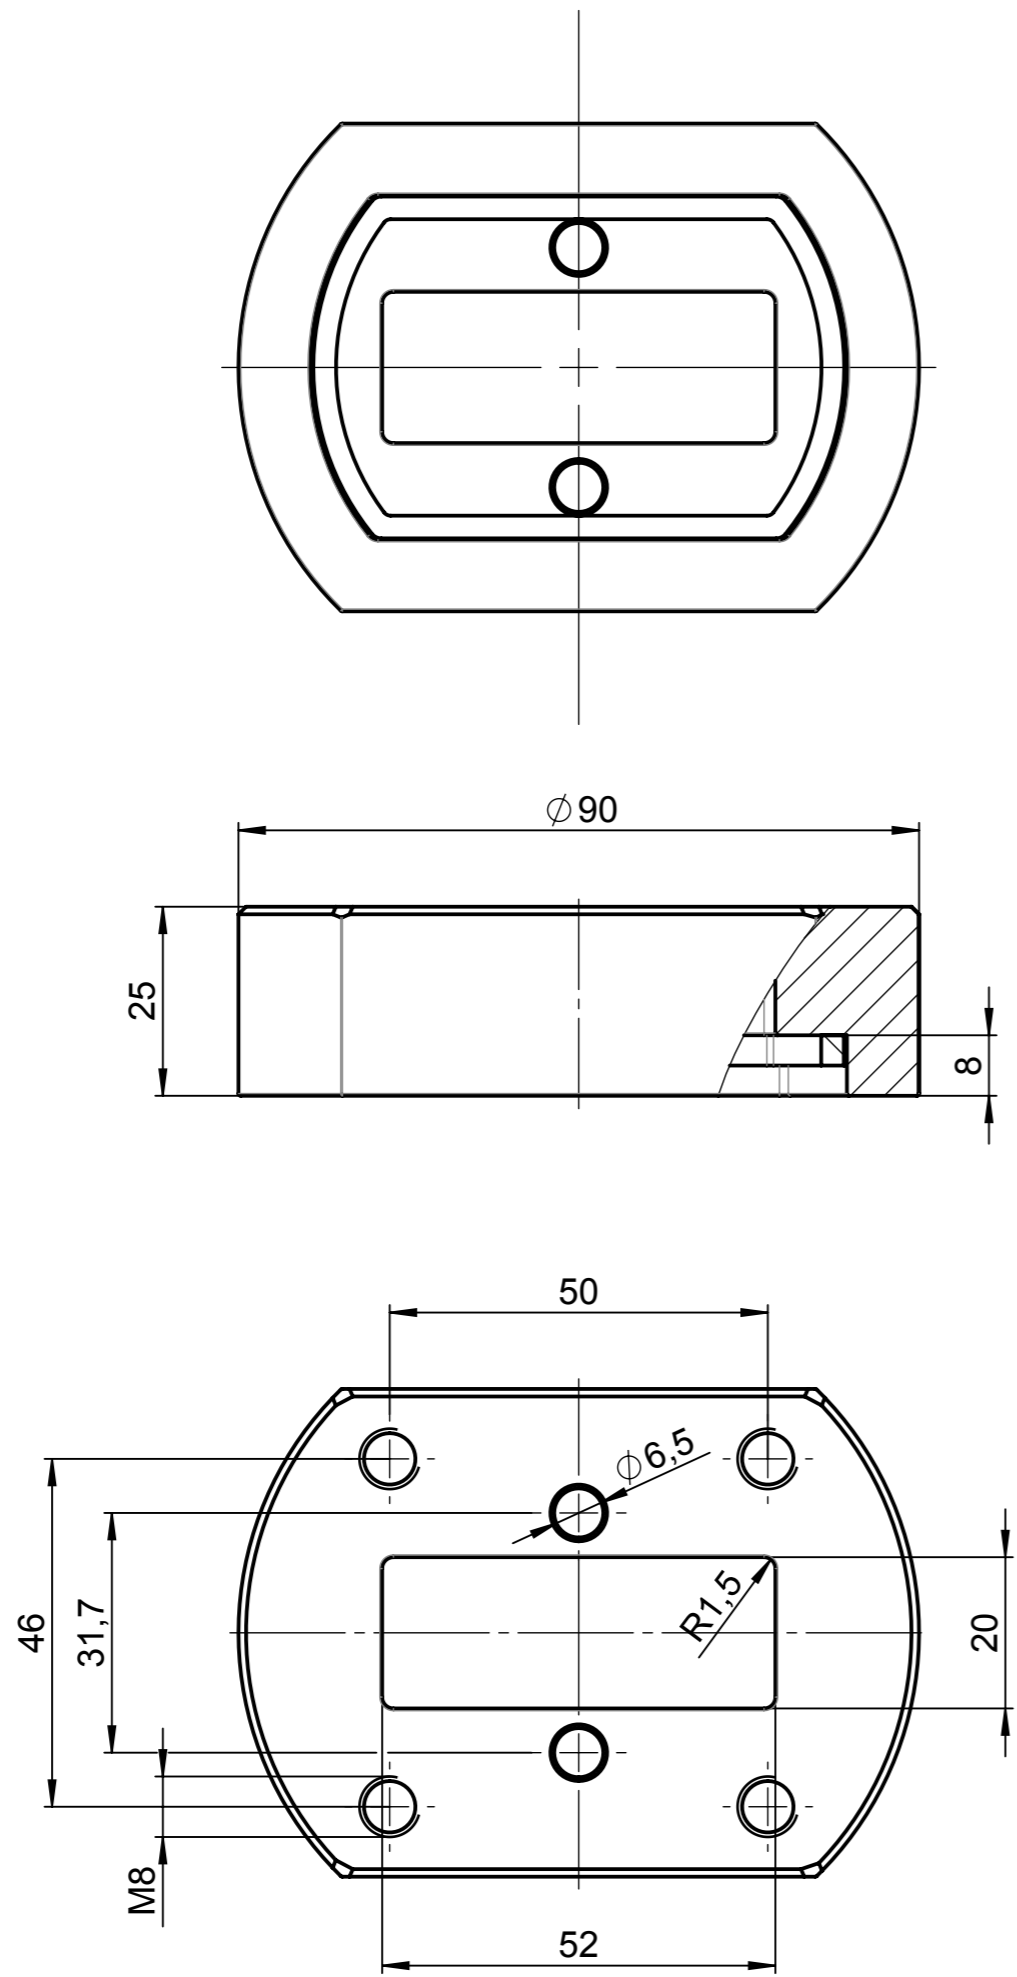

All rights reserved. No copies unless written permission from ROSE. Drawing may not be passed to third parties or misused in any way.

| | | | |
|------------------|---|------------------------------|---|
| | | Projekt-Nr./project-no. PG49 | |
| | | Farbe/color | |
| | | Gewicht/weight 282g | |
| Index | Änderung/Modification | Änd.Nr. Mod.Nr. | Datum/Date/Name |
| | | erstellt: created: | 08.01.2018 F.Sch. |
| | | geprüft: checked: | 12.07.18 M.Lei. |
| Maßstab Scale | Benennung/Description | | |
| 1:1 | GTV-light Adapter auf GTS GTV-light adapter on GTS | | |
| DIN A3 | Bemerkung/Note | | |
| | | | Zeichnung-Nr./Drawing-No.: KAT49.841001 |